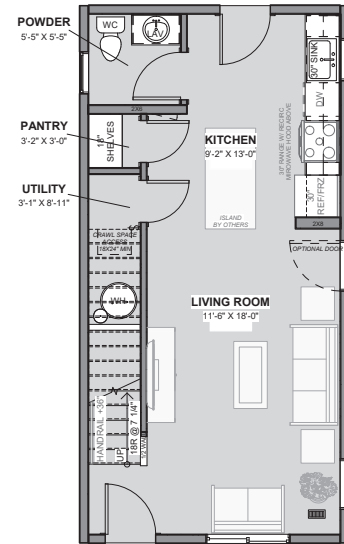

Level 2 - 18' Unit

Level 1 - 18' Unit

Level 2 - 16' Unit

Level 1 - 16' Unit

ANTERO

**2 Bedroom
1.5 Bathroom**

**16' Unit - 1024 sq. ft.
18' Unit - 1152 sq. ft.**