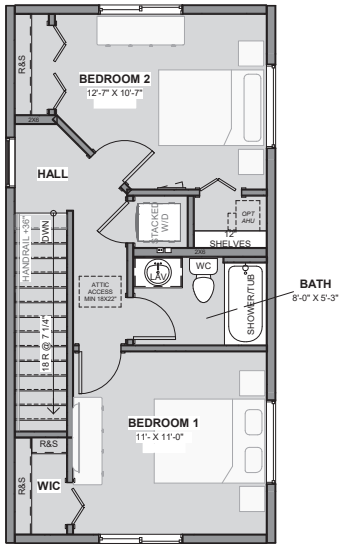

Level 2 - 18' Unit

Level 1 - 18' Unit

Level 2 - 16' Unit

Level 1 - 16' Unit

ANTERO

**2 Bedroom
1.5 Bathroom**

**16' Unit - 1024 sq. ft.
18' Unit - 1152 sq. ft.**