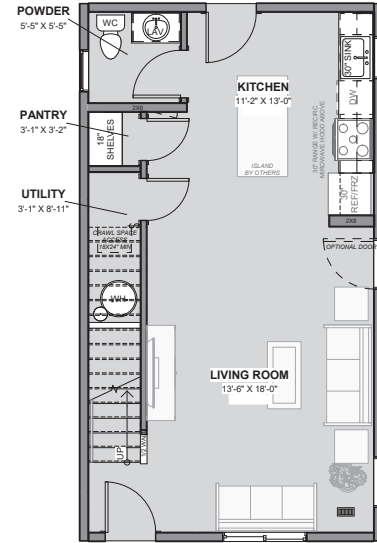

Level 2 - 18' Unit

Level 1 - 18' Unit

Level 2 - 16' Unit

Level 1 - 16' Unit

ANTERO

**2 Bedroom
1.5 Bathroom**

**16' Unit - 1024 sq. ft.
18' Unit - 1152 sq. ft.**